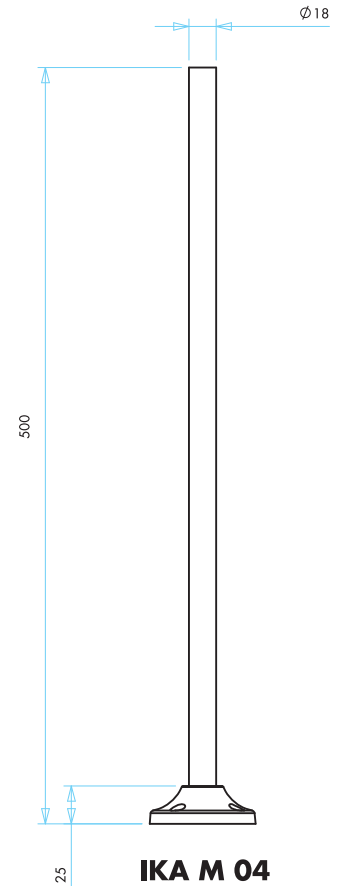

Standart

: TS EN 60947-5-1

IK Serisi Işıklı Kolonlar Seçim Tablosu

Series Light Towers Selection Table

Seri	Çap	Kat	Ampul Tipi	Gerilim	Buzzer	Bağlantı
IK	5	3	L	220	X	M03
Series	Diameter	Stage	Bulb Type	Voltage	Buzzer	Connection
IK Serisi Işıklı Kolon Series Light Tower	5 ø 50 çap ø 50 diameter 7 ø 70 çap ø 70 diameter	L LED'li ampul LED bulb F Flaşör LED'li ampul Flashing LED bulb A Akkor flamanlı ampul Incandescent bulb	024 VDC 220 VAC	X Buzzersiz w/o buzzer Z Buzzerli with buzzer	M01 100 mm plastik ayak 100 mm plastic connection M02 20 mm alüminyum ayak 20 mm aluminium connection M03 100 mm alüminyum ayak 100 mm aluminium connection M04 500 mm alüminyum ayak 500 mm aluminium connection D01 Duvar Bağlantısı Wall connection	
		1 2 3 4 5				

Each Light Tower Consists of Below Components
 1. Body and cover
 2. Signal modules
 (5 colour, red, yellow, green, blue, white)
 3. Buzzer module
 4. LED, Flashing LED, Incandescent bulb
 5. Connection

Not: Her Sinyal Modülü için bir lamba ilave edilecek. Note: For each signal module, a light bulb should be selected.

5

BAĞLANTI MODÜLÜ CONNECTION MODUL

Sipariş Kodu Order Code	IKA M 01	100 mm plastik ayak (Çap 70'de Standard, Çap 50'ye uygulanamıyor) 100 mm plastic connection (Standard for diameter 70, not applicable for diameter 50)
	IKA M 02	20 mm alüminyum ayak 20 mm aluminium connection
	IKA M 03	100 mm alüminyum ayak (Çap 50'de Standard) 100 mm aluminium connection (Standard for diameter 50)
	IKA M 04	500 mm alüminyum ayak 500 mm aluminium connection
	IKA D 01	Duvar bağlantısı 100 mm alüminyum ayak Wall connection 100 mm aluminium

Boyutlar (mm) / Dimensions (mm)

IKA M 01

IKA M 02

IKA M 03

IKA M 04